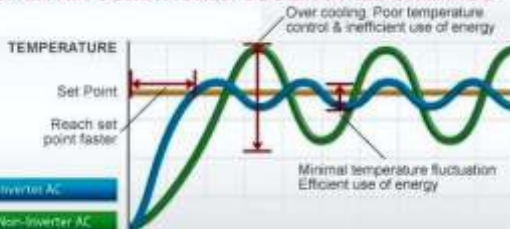

Water-cooled Package
Air Conditioners

Chillers

Sabro

DC Inverter **SMART** System

CORE TECHNOLOGY

- ◆ High Efficiency Performance
- ◆ High Intelligence and Reliable Operation
- ◆ High Quality User Experience
- ◆ High Flexibility of Installation and Maintenance

CONTROL SYSTEM

- ◆ Wired Controller
- ◆ Wireless Controller
- ◆ Centralized Controller
- ◆ Building Management System

EXPERIENCE
SUPERB COOLING

INVERTER AIR CONDITIONER COOLING PERFORMANCE

Capacity (KW) ⇨