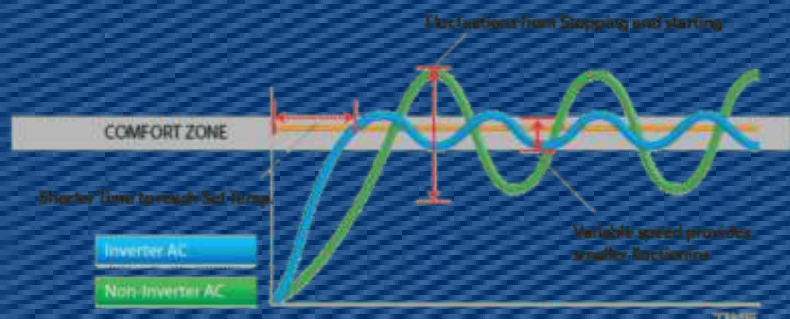

INVERTER AIR CONDITIONER COOLING PERFORMANCE